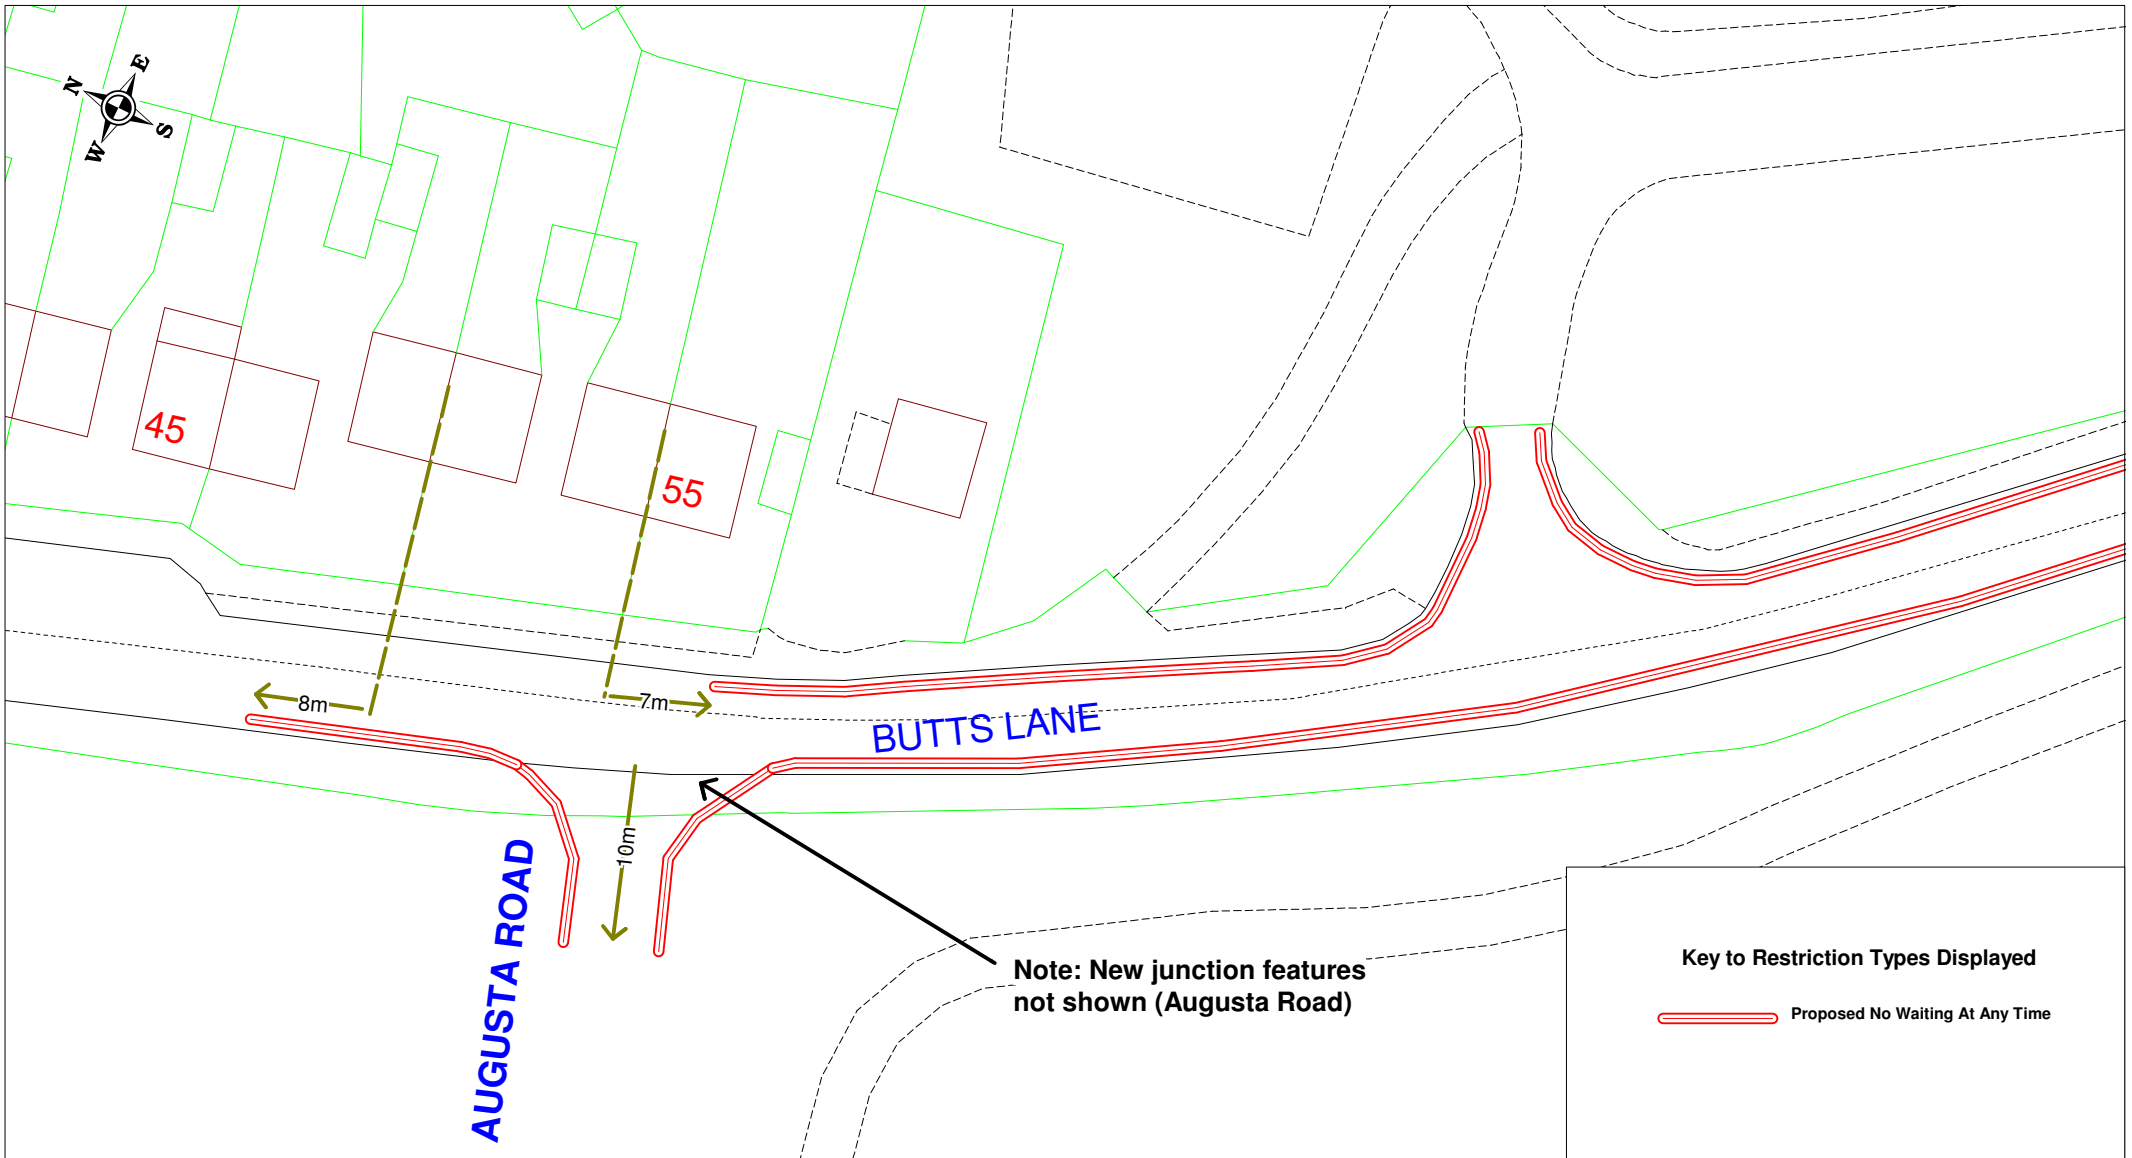

Key to Restriction Types Displayed

 Proposed No Waiting At Any Time

SCALE	1 : 500 @ A4
DATE	12/08/2015
DRAWING No.	2015-033 v1
DRAWN BY	BOM

Key to Restriction Types Displayed

 Proposed No Waiting At Any Time

SCALE	1 : 500 @ A4
DATE	12/08/2015
DRAWING No.	2015-033 v1
DRAWN BY	BOM

SCALE	1 : 500 @ A4
DATE	12/08/2015
DRAWING No.	2015-033 v1
DRAWN BY	BOM

Key to Restriction Types Displayed
 Proposed No Waiting At Any Time

SCALE	1 : 500 @ A4
DATE	12/08/2015
DRAWING No.	2015-033 v1
DRAWN BY	BOM

Key to Restriction Types Displayed

 Proposed No Waiting At Any Time

OVERVIEW SHEET

SCALE	1 : 4400 @ A4
DATE	12/08/2015
DRAWING No.	2015-033 v1
DRAWN BY	BOM