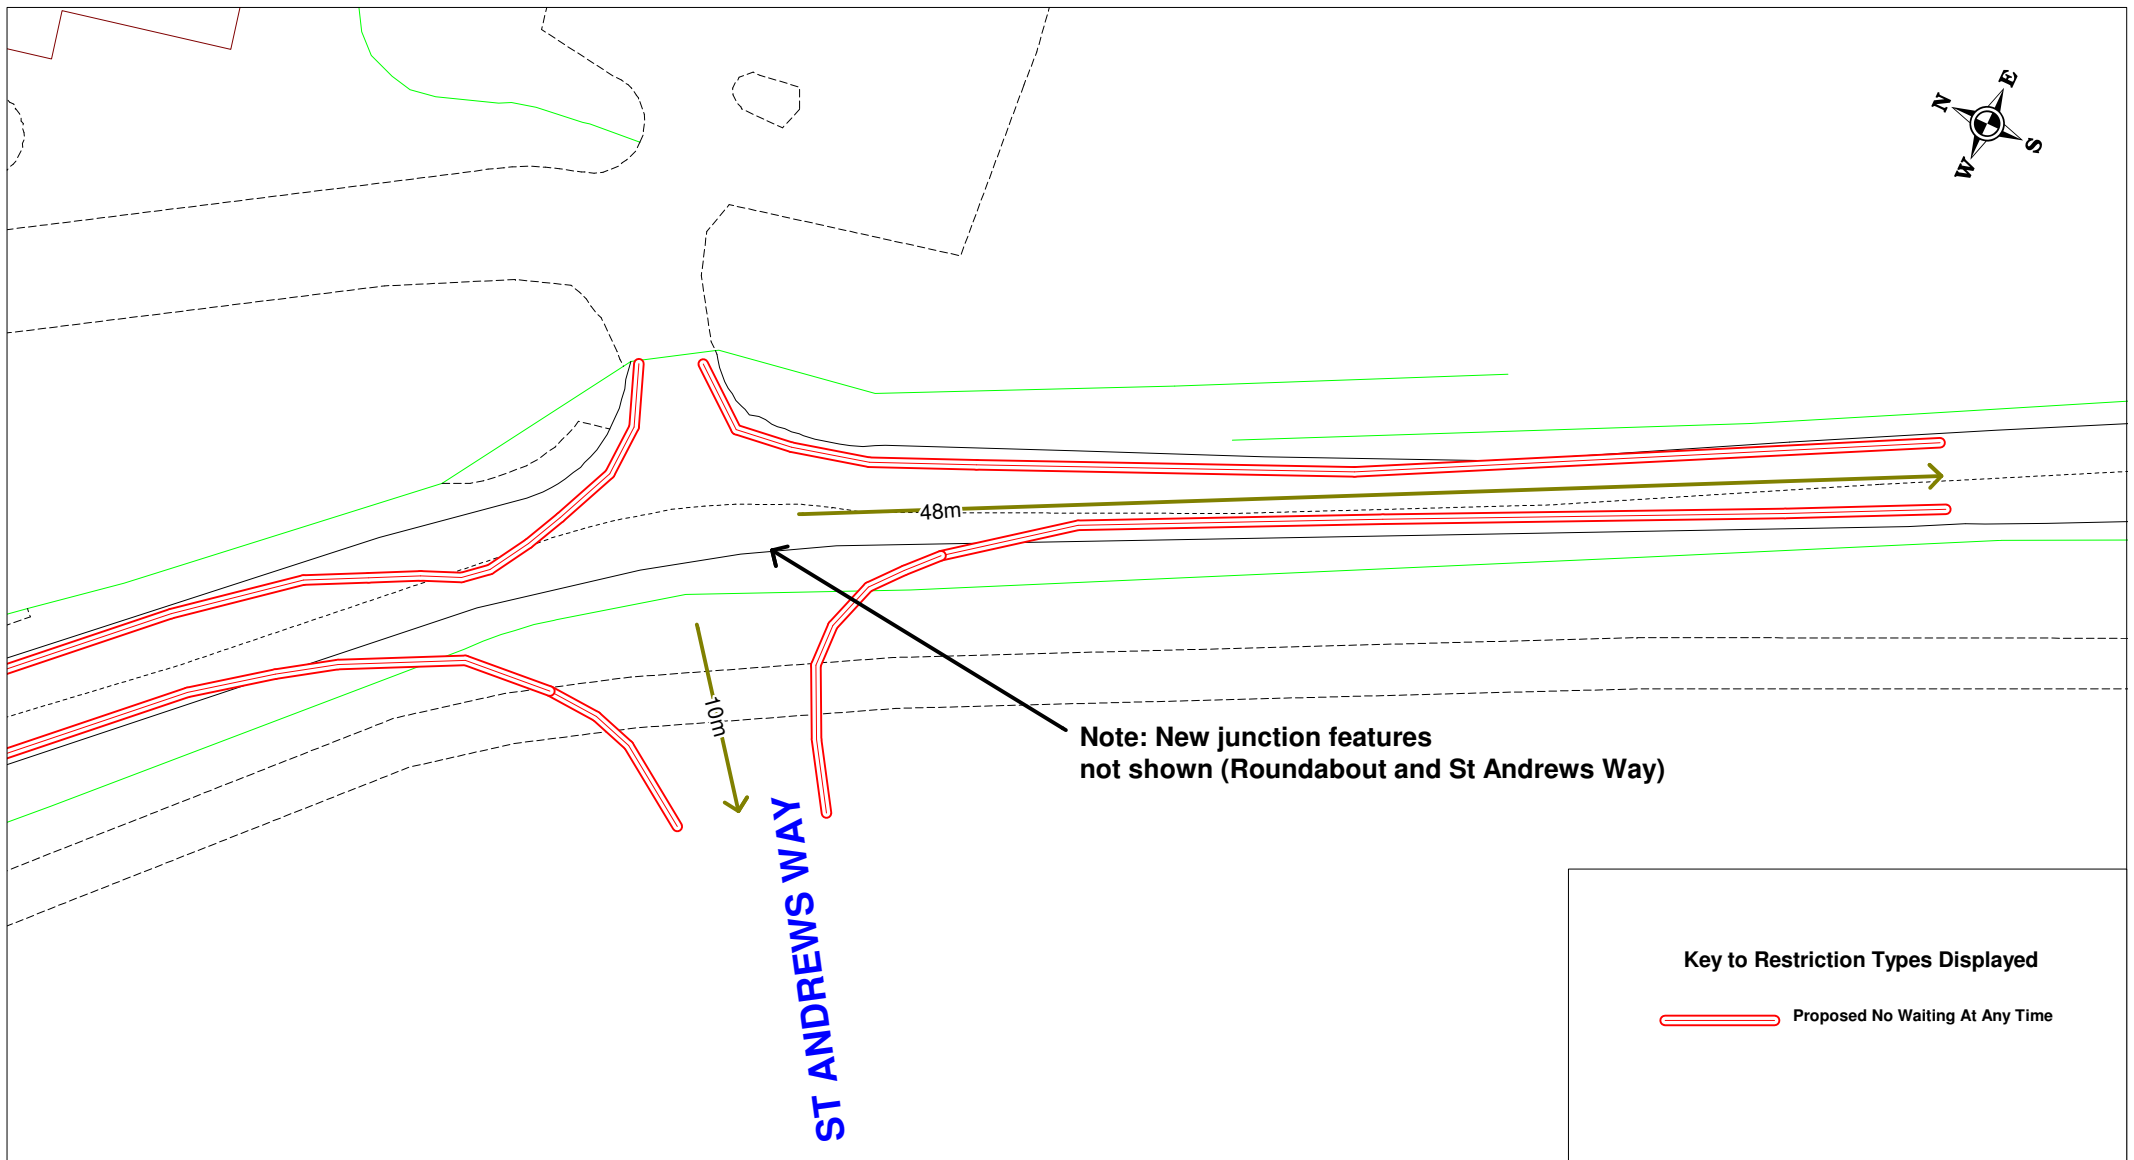

Key to Restriction Types Displayed

 Proposed No Waiting At Any Time

SCALE	1 : 500 @ A4
DATE	12/08/2015
DRAWING No.	2015-033 v1
DRAWN BY	BOM

Key to Restriction Types Displayed

 Proposed No Waiting At Any Time

SCALE	1 : 500 @ A4
DATE	12/08/2015
DRAWING No.	2015-033 v1
DRAWN BY	BOM

SCALE	1 : 500 @ A4
DATE	12/08/2015
DRAWING No.	2015-033 v1
DRAWN BY	BOM

Key to Restriction Types Displayed
 Proposed No Waiting At Any Time

SCALE	1 : 500 @ A4
DATE	12/08/2015
DRAWING No.	2015-033 v1
DRAWN BY	BOM

Key to Restriction Types Displayed

 Proposed No Waiting At Any Time

OVERVIEW SHEET

SCALE	1 : 4400 @ A4
DATE	12/08/2015
DRAWING No.	2015-033 v1
DRAWN BY	BOM