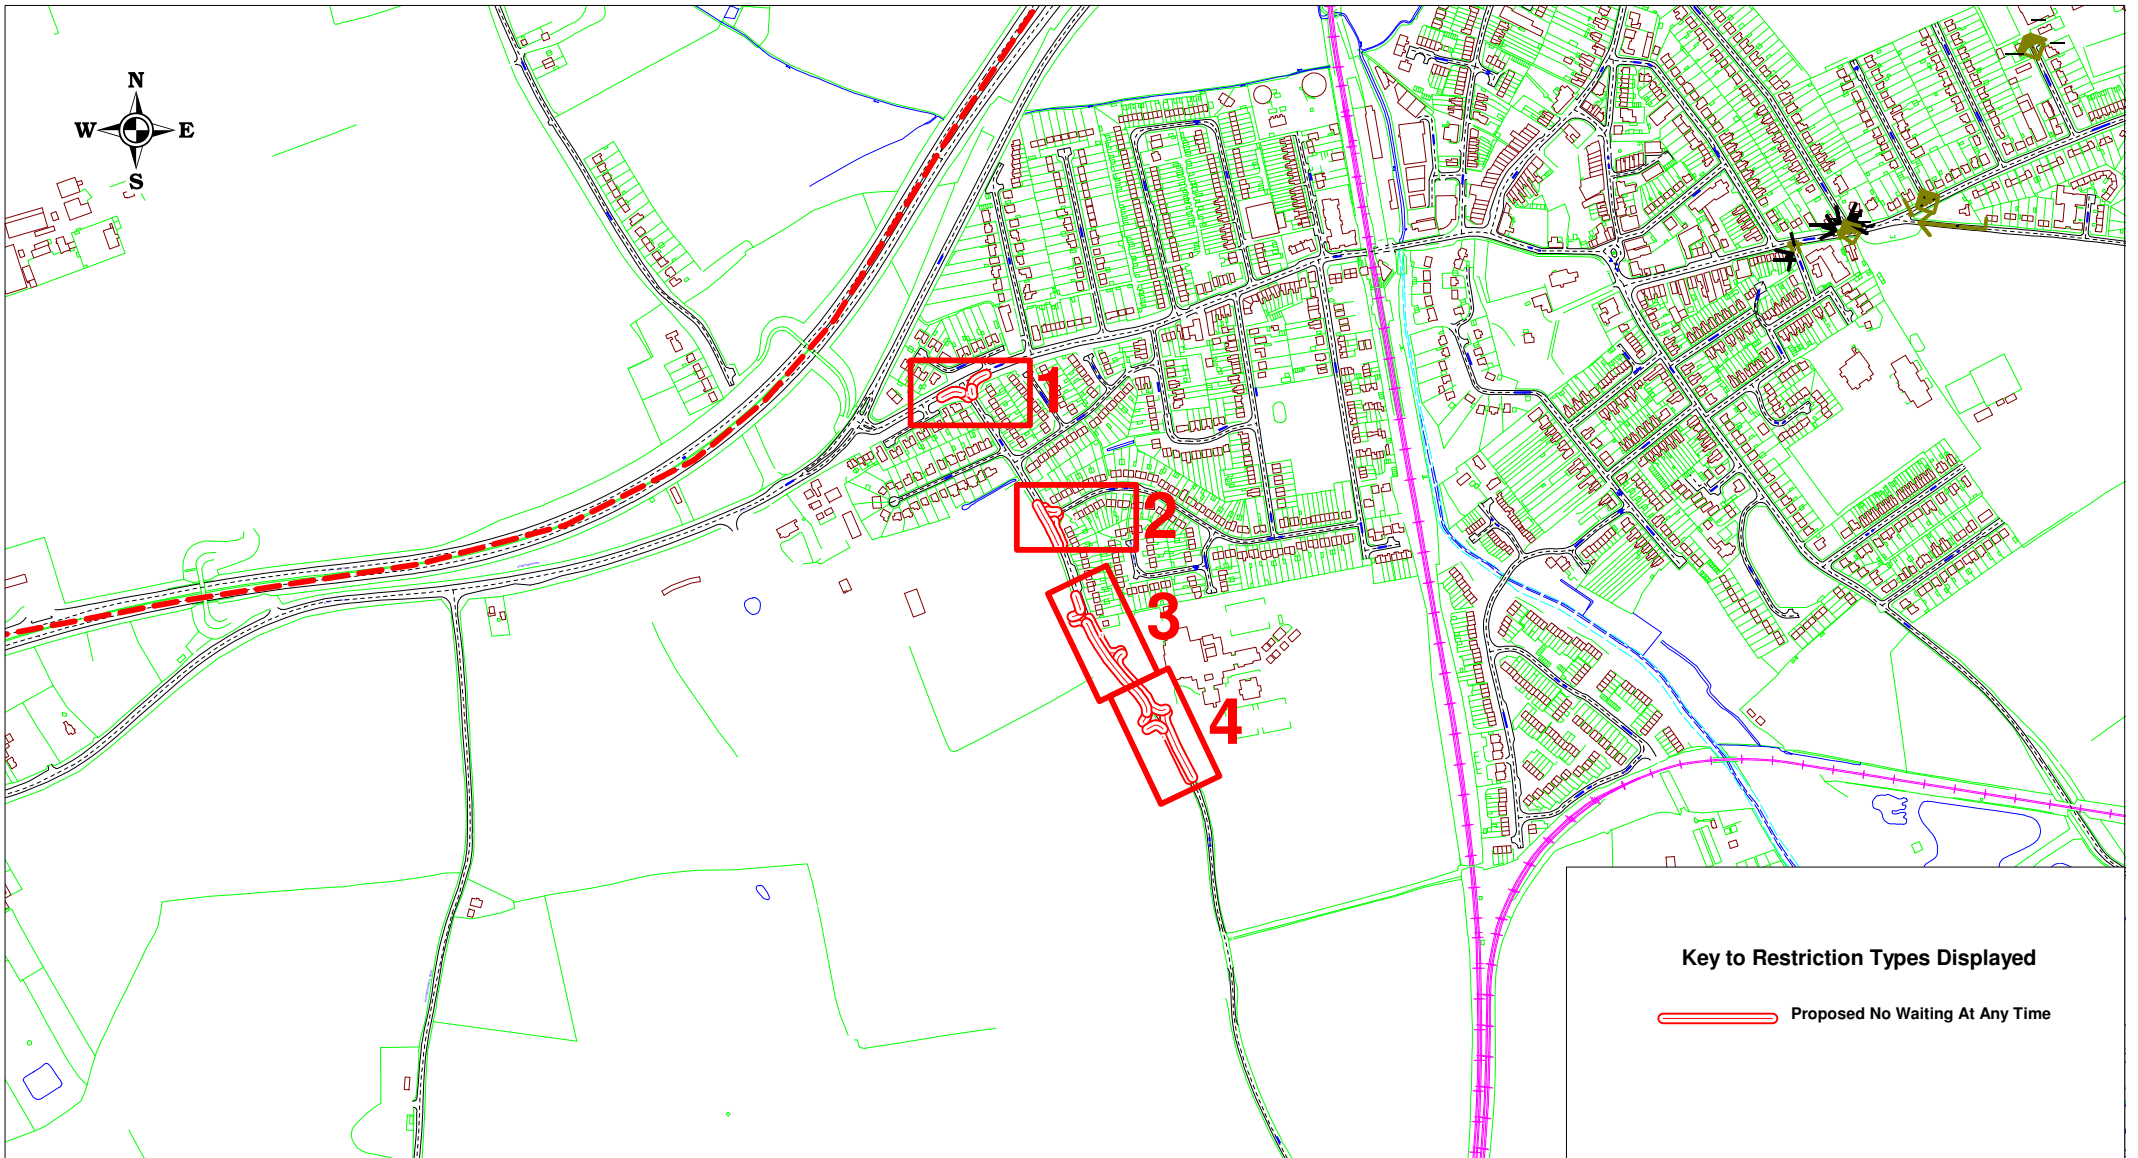

SCALE	1 : 500 @ A4
DATE	12/08/2015
DRAWING No.	2015-033 v1
DRAWN BY	BOM

SCALE	1 : 500 @ A4
DATE	12/08/2015
DRAWING No.	2015-033 v1
DRAWN BY	BOM

Key to Restriction Types Displayed
 Proposed No Waiting At Any Time

SCALE	1 : 500 @ A4
DATE	12/08/2015
DRAWING No.	2015-033 v1
DRAWN BY	BOM

Key to Restriction Types Displayed

 Proposed No Waiting At Any Time

OVERVIEW SHEET

SCALE	1 : 4400 @ A4
DATE	12/08/2015
DRAWING No.	2015-033 v1
DRAWN BY	BOM