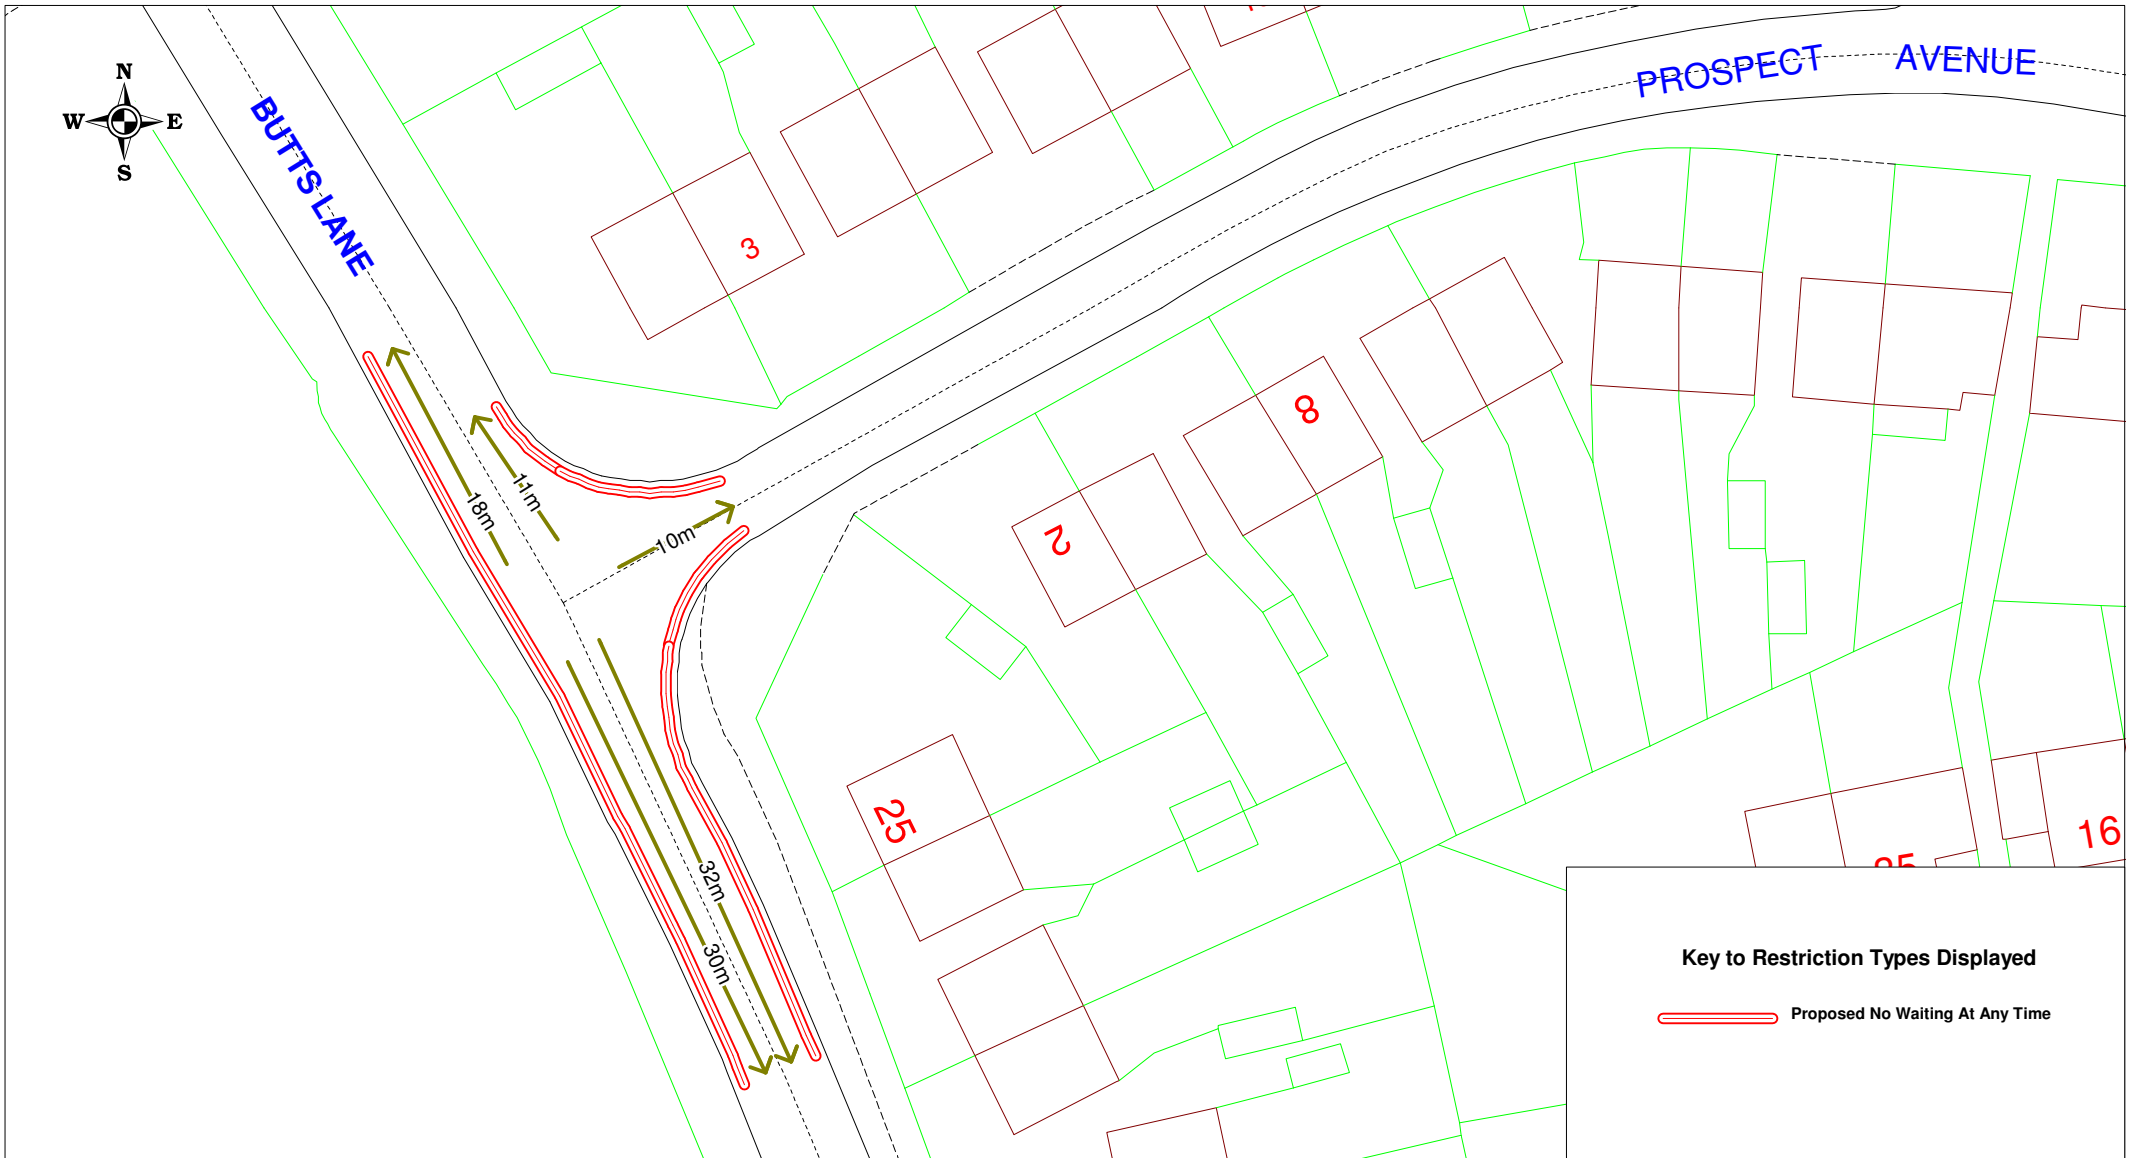

Key to Restriction Types Displayed

 Proposed No Waiting At Any Time

SCALE	1 : 500 @ A4
DATE	12/08/2015
DRAWING No.	2015-033 v1
DRAWN BY	BOM

Key to Restriction Types Displayed

 Proposed No Waiting At Any Time

SCALE	1 : 500 @ A4
DATE	12/08/2015
DRAWING No.	2015-033 v1
DRAWN BY	BOM

SCALE	1 : 500 @ A4
DATE	12/08/2015
DRAWING No.	2015-033 v1
DRAWN BY	BOM

Key to Restriction Types Displayed
 Proposed No Waiting At Any Time

SCALE	1 : 500 @ A4
DATE	12/08/2015
DRAWING No.	2015-033 v1
DRAWN BY	BOM

Key to Restriction Types Displayed

 Proposed No Waiting At Any Time

OVERVIEW SHEET

SCALE	1 : 4400 @ A4
DATE	12/08/2015
DRAWING No.	2015-033 v1
DRAWN BY	BOM